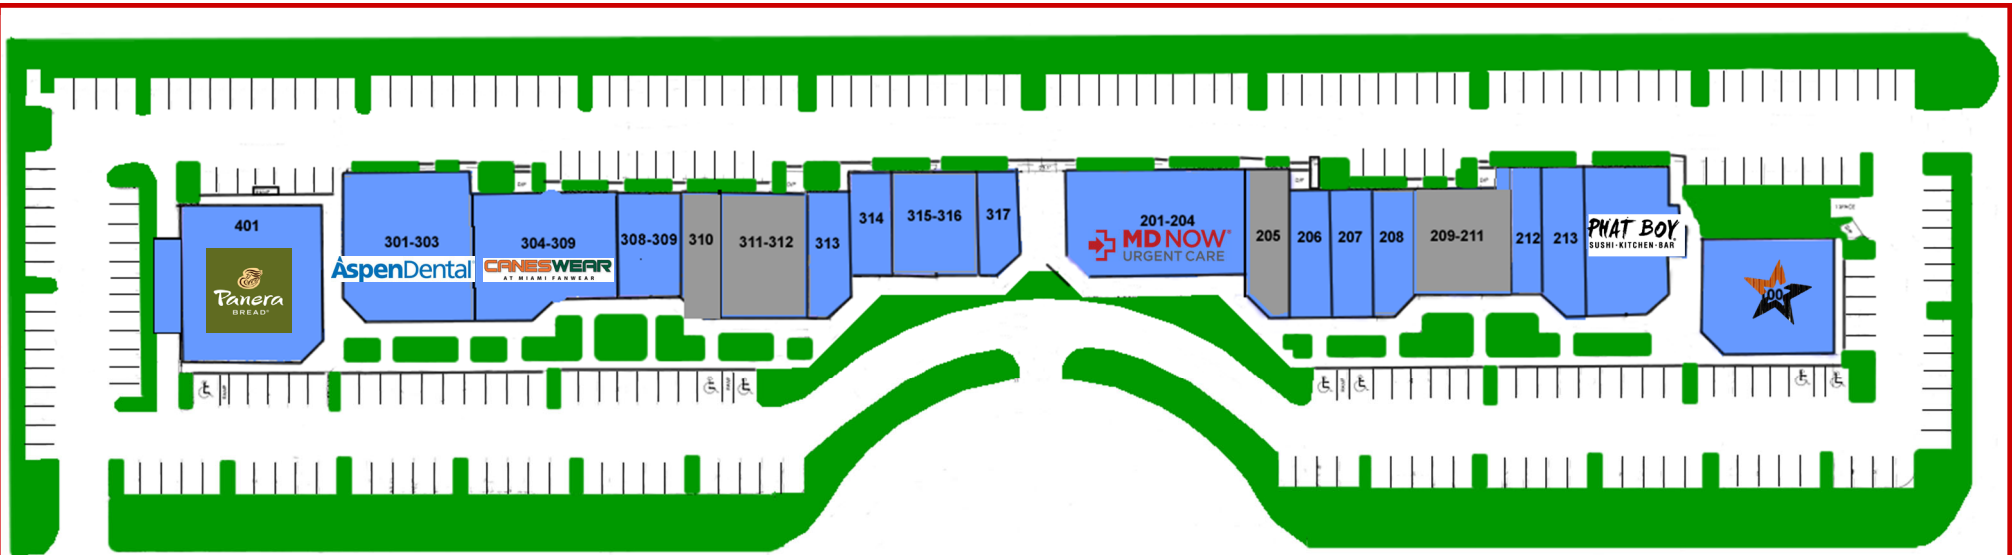

SHOPPES OF ARROWHEAD

2411-2699 SOUTH UNIVERSITY DRIVE, DAVIE, FLORIDA

**On University Drive in Davie, Florida
Next to NOVA Southeastern University
with 4,000,000 visitors per year!**

<u>Demographics</u>	<u>3 Miles</u>	<u>5 Miles</u>
---------------------	----------------	----------------

Traffic Counts: 73,000+

AZOR ADVISORY SERVICES, INC.

Beth Azor
Mobile: 305-970-0416
beth@azoradvisoryservices.com

■ Leased

■ Available

Bay #	Tenant	SF	Bay #	Tenant	SF
100	Mission BBQ	3,360	304-305	CANESWEAR COMING SOON	4,312
201-204	MD Now	4,675	308-309	Laspadas Original Hoagies	1,500
205	AVAILABLE SUMMER 2023	1,045	310	AVAILABLE	1,175
206	Goat Hobbies	1,200	311-312	AVAILABLE	2,375
207	Dominos	1,200	313	Avalon Hair Salon	1,150
208	South Florida Vision	1,150	314	Amazing Oriental Massage	927
209-211	AVAILABLE SUMMER 2023	2,250	315-316	Posh Nail Lounge	2,000
212	Salon Euphoria	900	317	Metro by T-Mobile	950
213	Playa Bowls	1,350	400	Panera Bread	4,908
214-215	Phat Boy Sushi	2,913			
301-303	Aspen Dental COMING SOON	3,615			
				TOTAL GLA	42,555